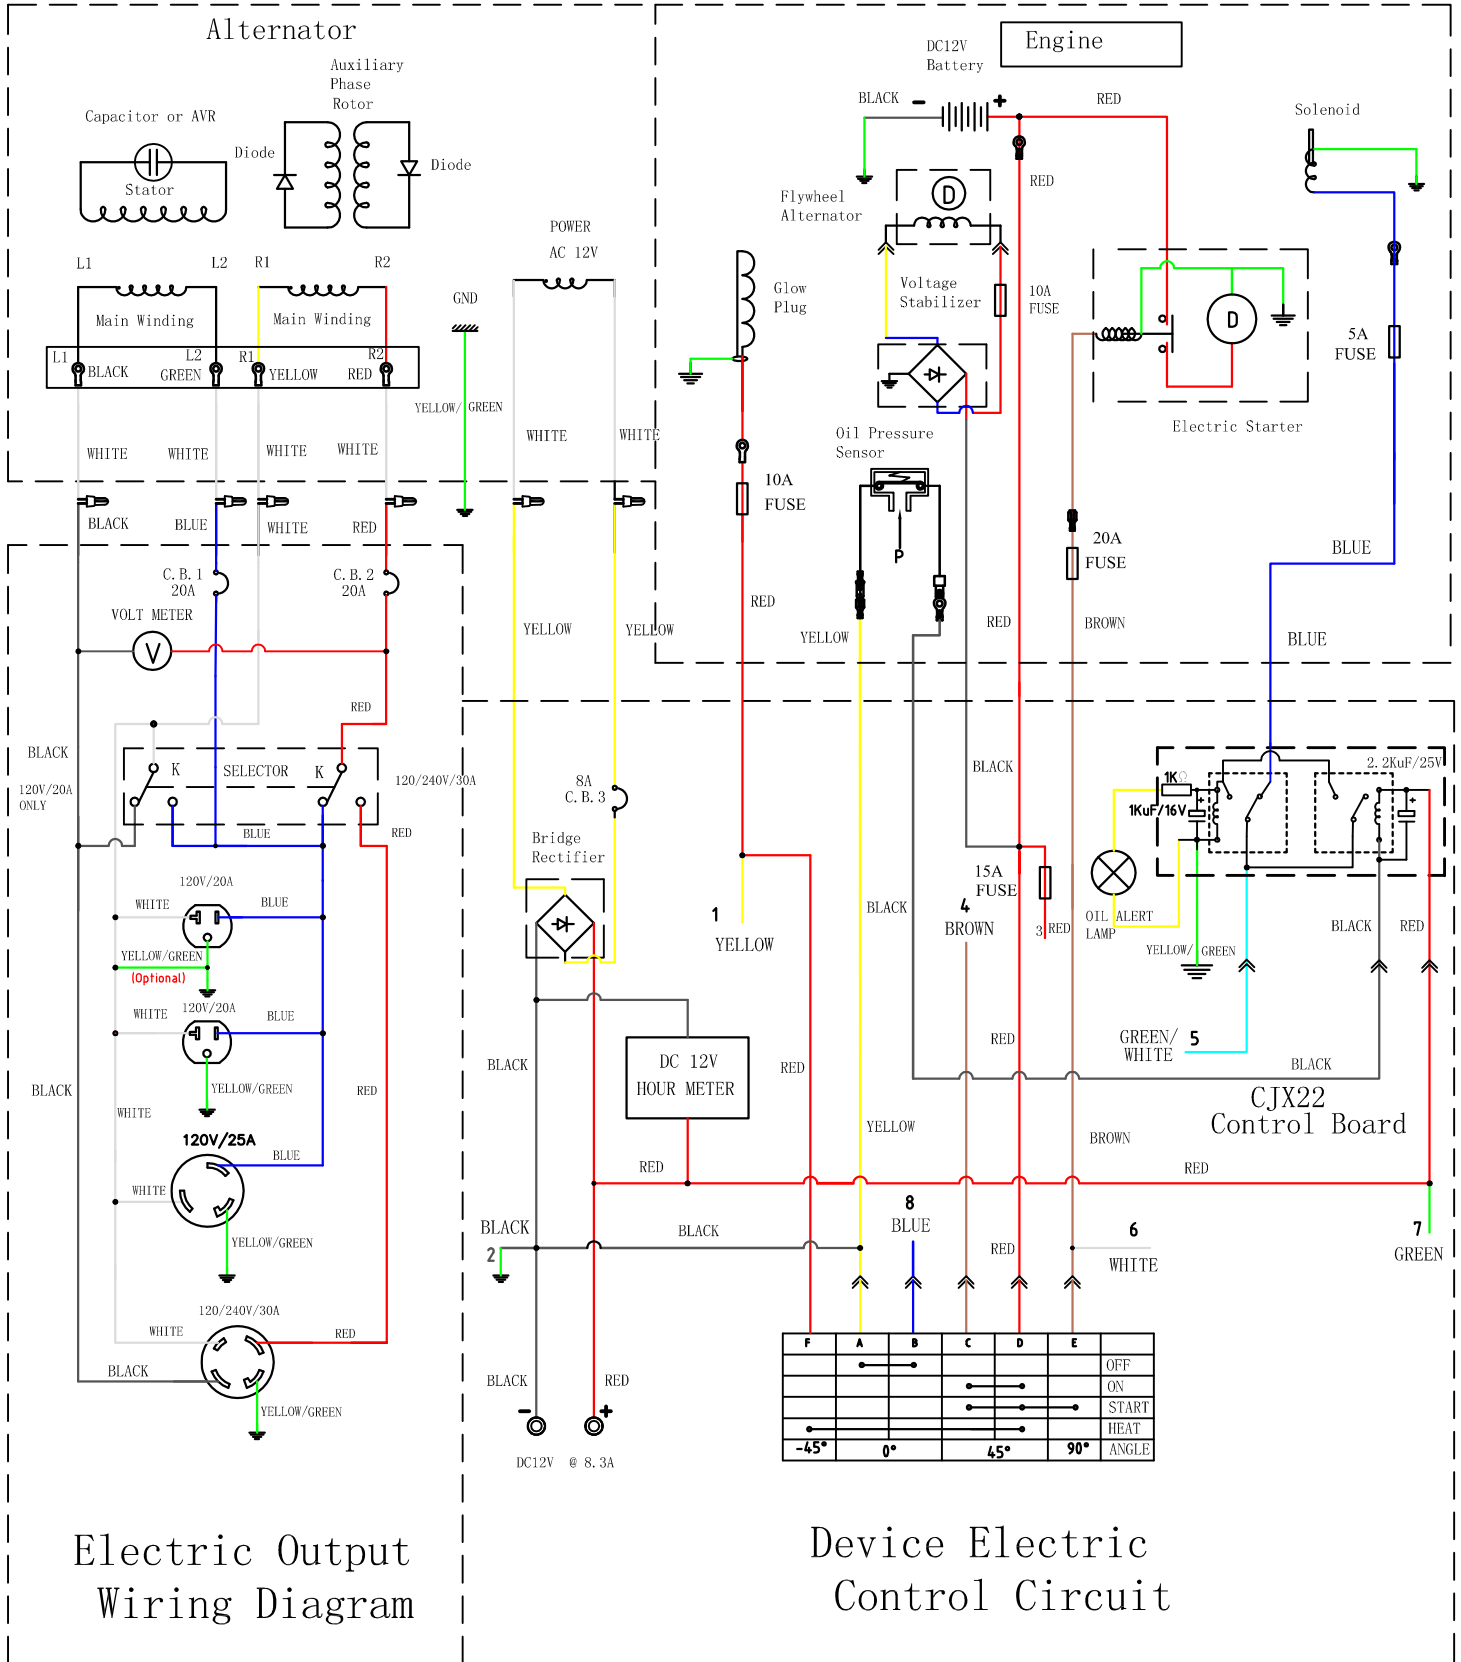

Wiring Diagram for generator with Electric Start, Remote Start & Glow Plug

Electric Output Wiring Diagram

Device Electric Control Circuit

Remote Signal Receiver Plug (Male)

Ignition Key Switch Plug

Remote Signal Receiver Plug (Female)