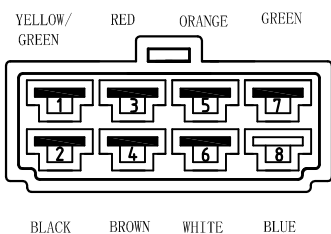

Wiring Diagram for generator with Electric Start, Remote Start & Glow Plug

Electric Output Wiring Diagram

Device Electric Control Circuit

Remote Signal Receiver Plug (Male)

Ignition Key Switch Plug

Remote Signal Receiver Plug (Female)