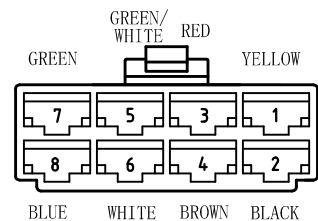

Wiring Diagram for generator with Electric Start, Remote Start & Glow Plug

Electric Output Wiring Diagram

Device Electric Control Circuit

Remote Signal Receiver Plug (Male)

Ignition Key Switch Plug

Remote Signal Receiver Plug (Female)